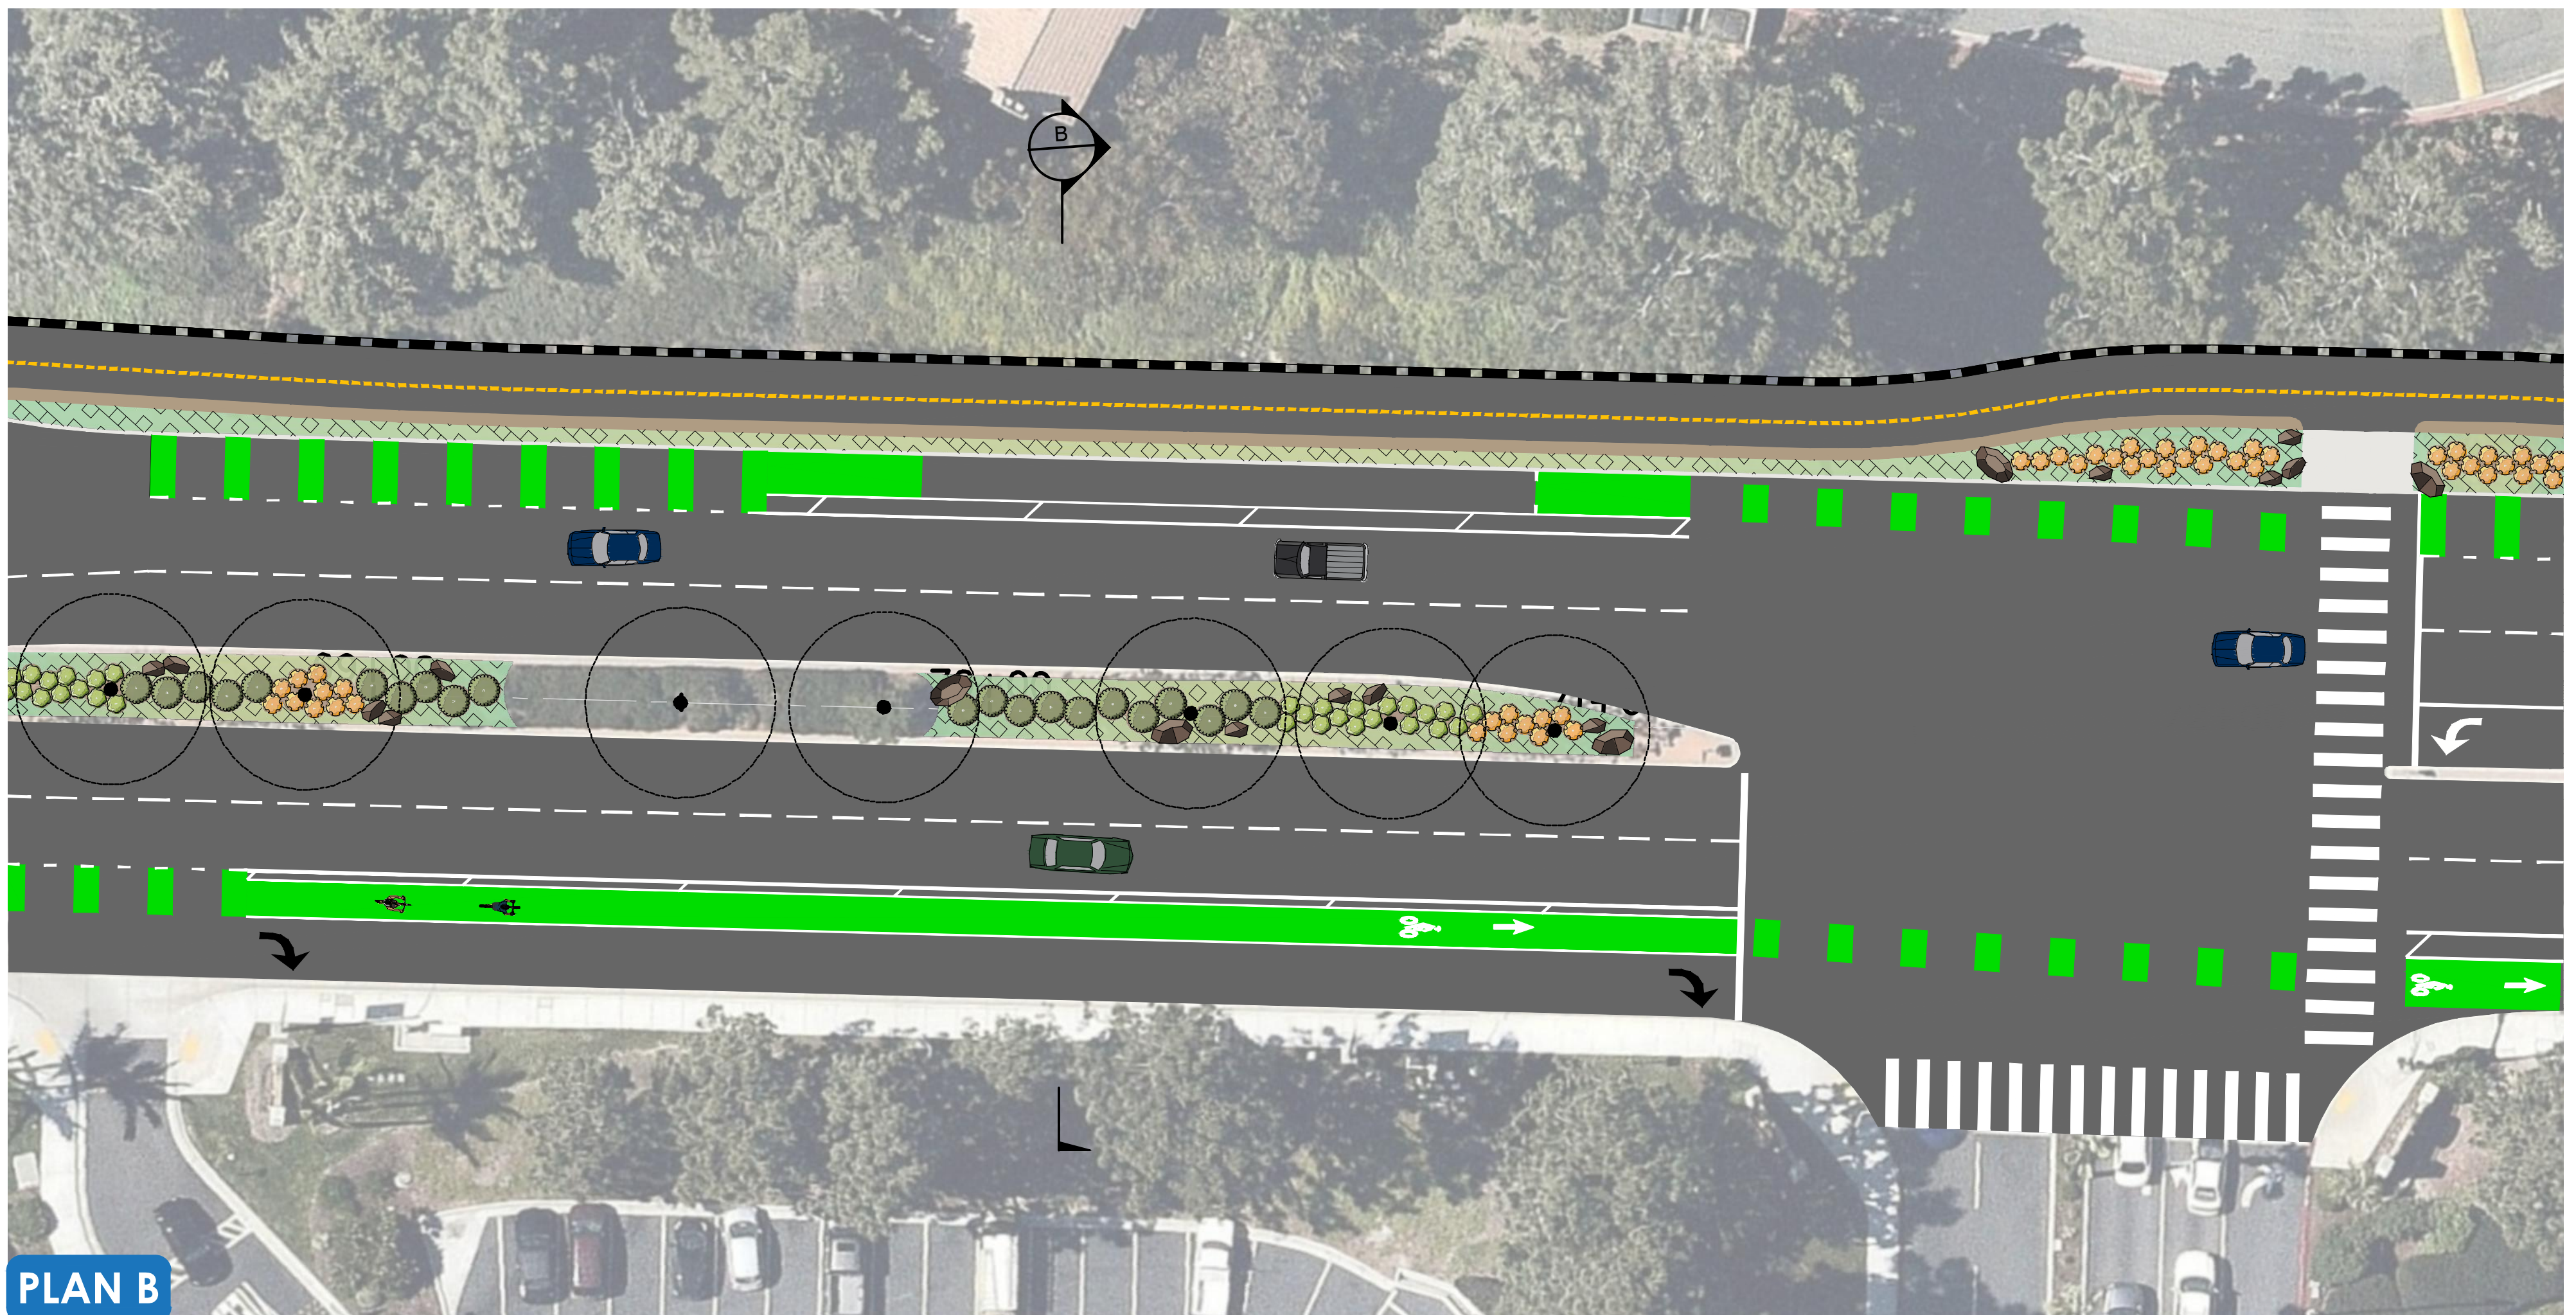

B SANTA HELENA TO VIA MIL CUMBRES

LOMAS SANTA FE DRIVE

SECTION B
LOOKING EAST

PLAN B

CONCEPT PLANT SCHEDULE

- FLOWERING/ACCENT TREES**
 ALOE BARBERAE / TREE ALOE
 ALOE FEROX / BITTER ALOE
 CASSIA LEPTOPHYLLA / GOLD MEDALLION TREE
 DRACAENA DRACO / DRAGON TREE
 ERYTHRINA CRISTA-GALLI / COCKSPUR CORAL
 JACARANDA MIMOSIFOLIA / JACARANDA MULTI-TRUNK
 MAGNOLIA GRANDIFLORA 'MAJESTIC BEAUTY'™ / SOUTHERN MAGNOLIA
 TECOMA STANS / YELLOW BELLS
 TIPIANA TIPU / TIPU TREE
 YUCCA ELEPHANTIPES / SOFT-TIPPED YUCCA