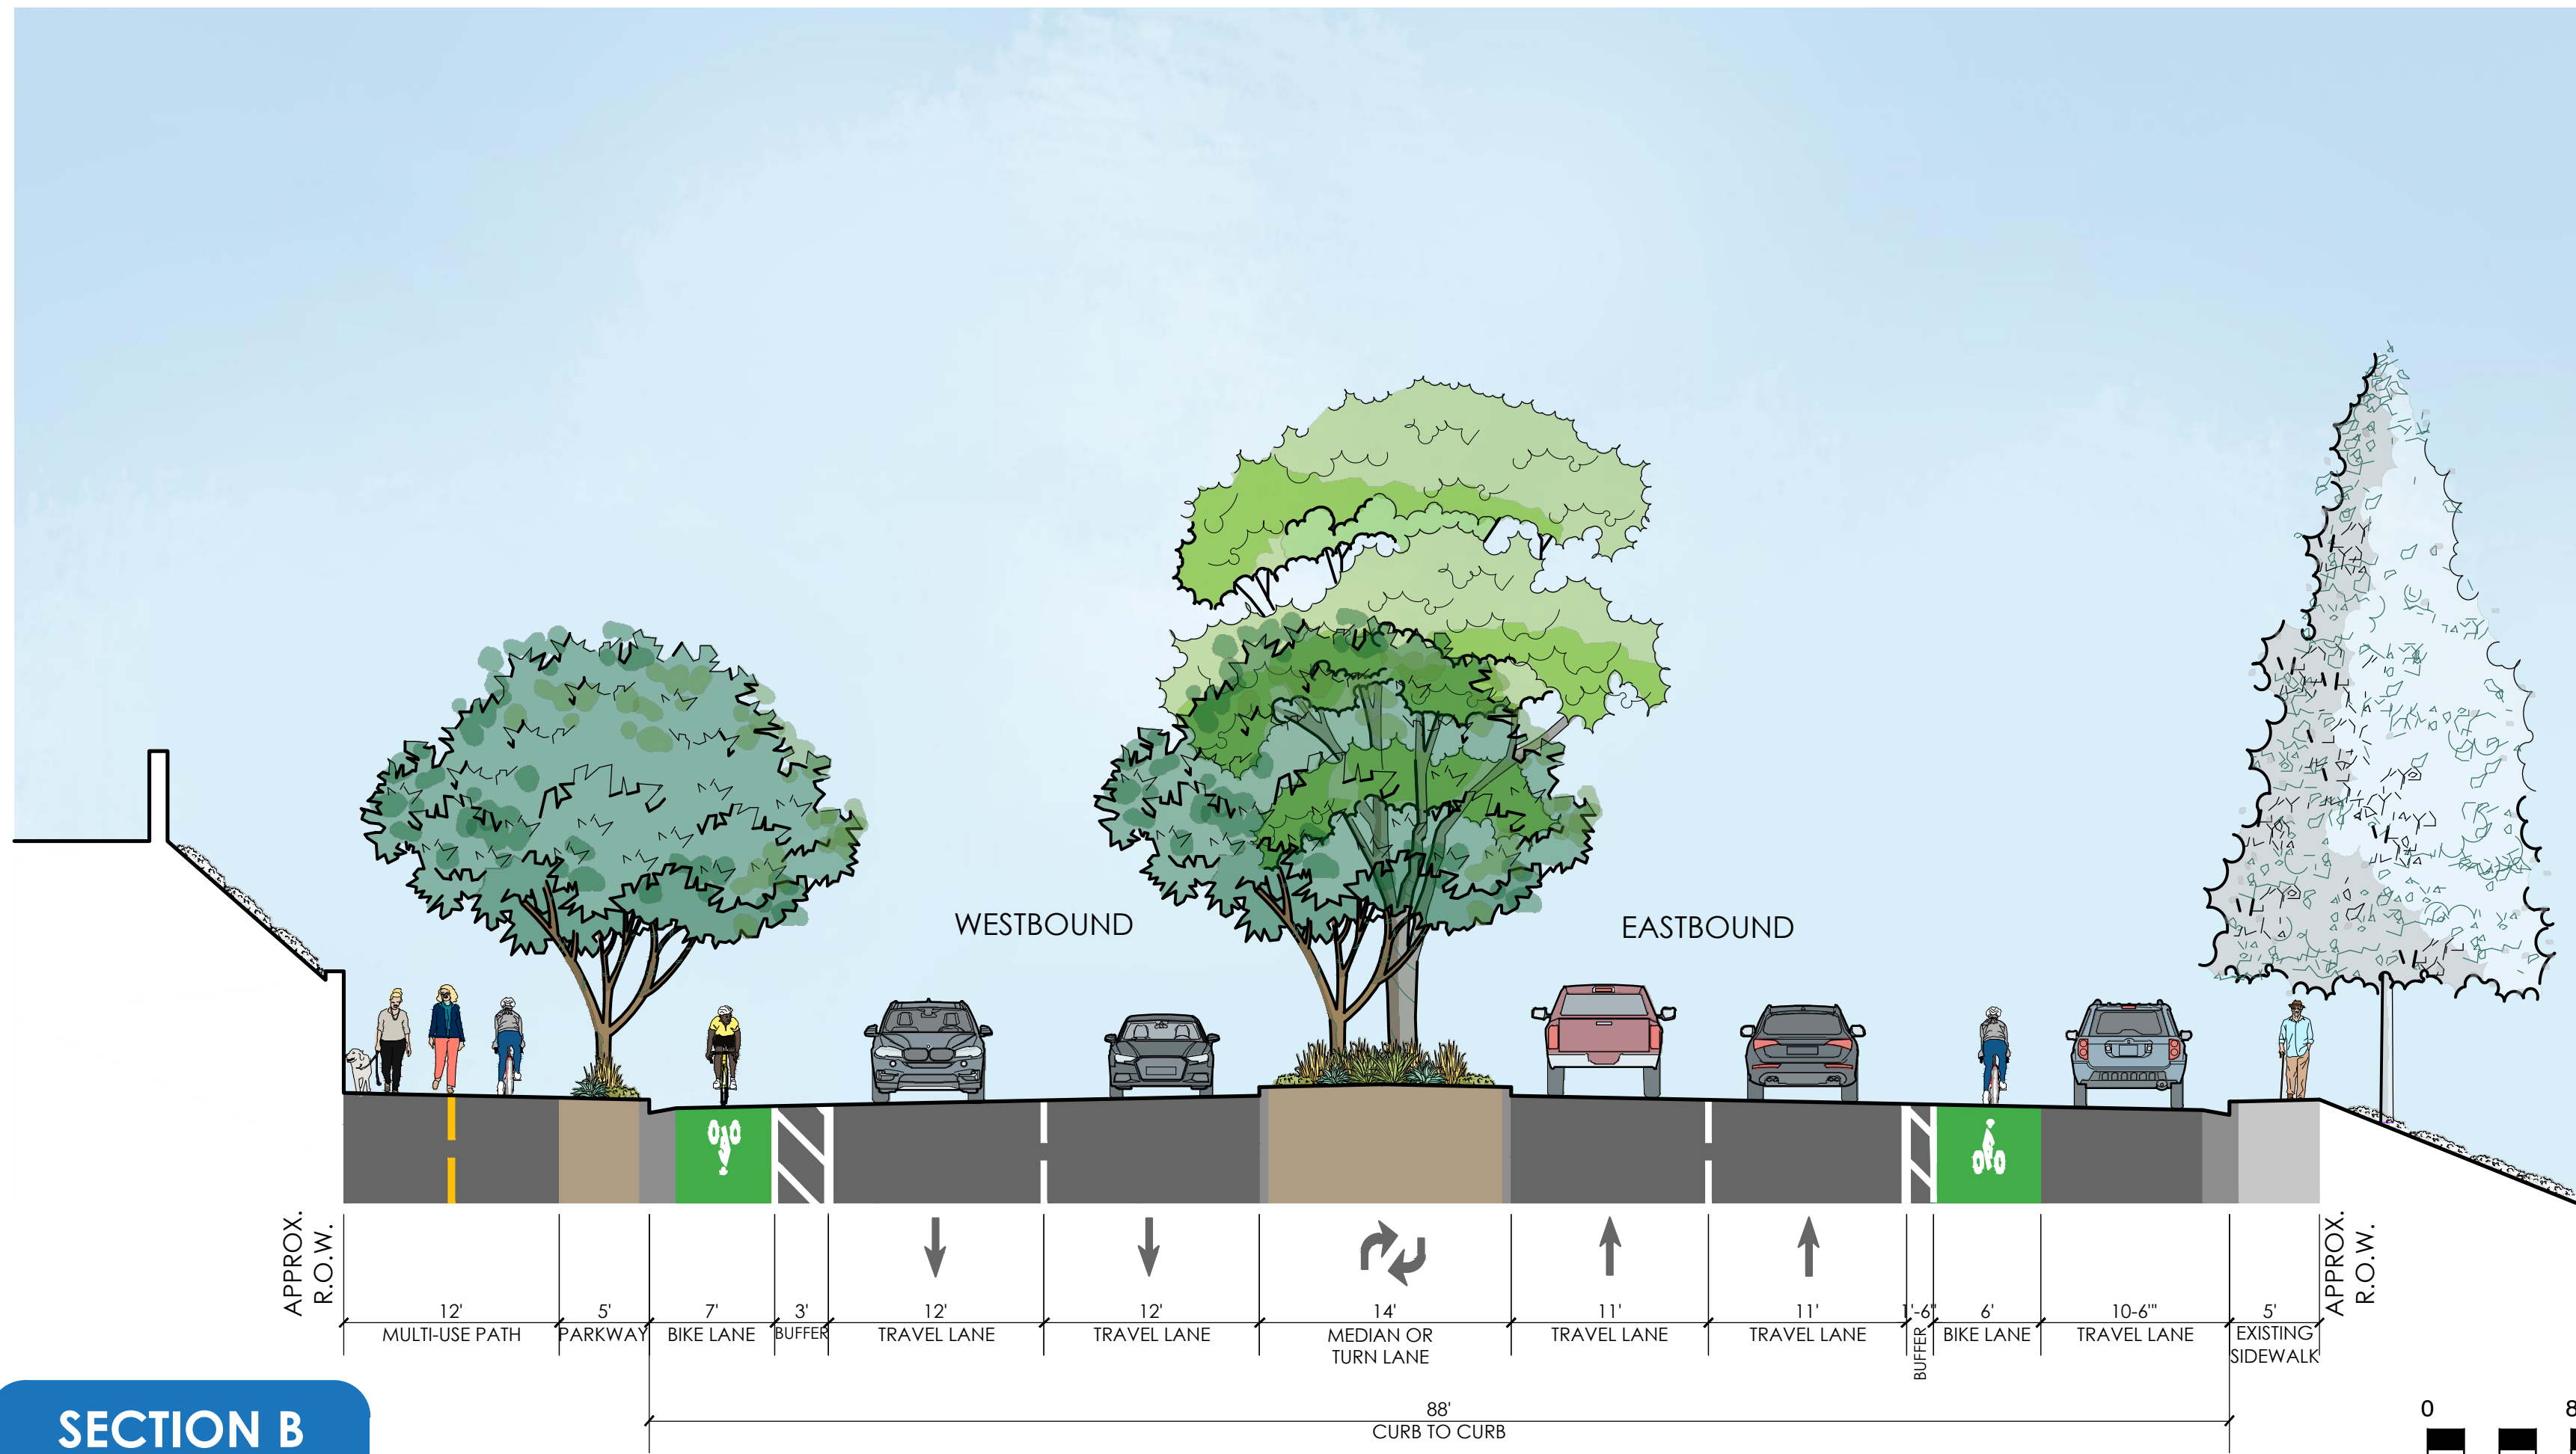

B SANTA HELENA TO VIA MIL CUMBRES

LOMAS SANTA FE DRIVE

SECTION B
LOOKING EAST

PLAN B

CONCEPT PLANT SCHEDULE

- FLOWERING/ACCENT TREES**
 ALOE BARBERAE / TREE ALOE
 ALOE FEROX / BITTER ALOE
 CASSIA LEPTOPHYLLA / GOLD MEDALLION TREE
 DRACAENA DRACO / DRAGON TREE
 ERYTHRINA CRISTA-GALLI / COCKSPUR CORAL
 JACARANDA MIMOSIFOLIA / JACARANDA MULTI-TRUNK
 MAGNOLIA GRANDIFLORA 'MAJESTIC BEAUTY'™ / SOUTHERN MAGNOLIA
 TECOMA STANS / YELLOW BELLS
 TIPIANA TIPU / TIPU TREE
 YUCCA ELEPHANTIPES / SOFT-TIPPED YUCCA