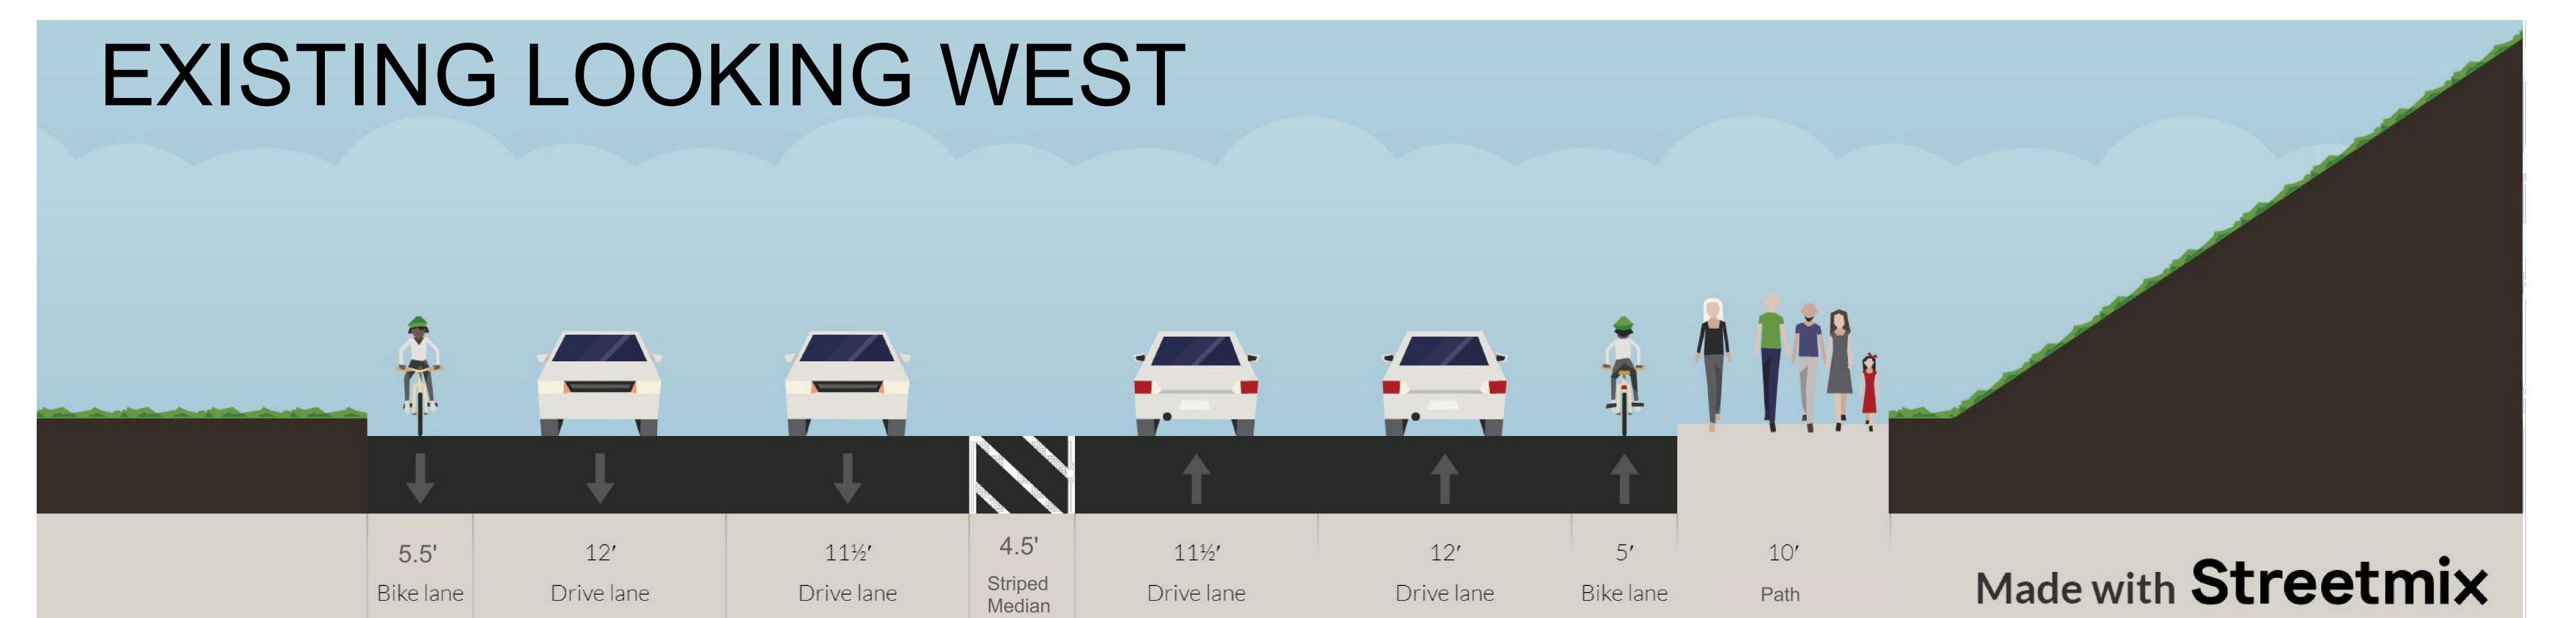

FOCUS AREA "F" & "G"

LOOKING WEST ON LOMAS SANTA FE AT CAMINO DE LAS VILLAS

SECTION G1

SECTION G2

LEGEND

- PROPOSED SIDEWALK
- PROPOSED CLASS 1 MULTI-USE PATH
- PROPOSED LANDSCAPE AREA/WATER QUALITY AREA
- PROPOSED GREEN BIKE LANE PAINT
- xx' PROPOSED LANE WIDTH