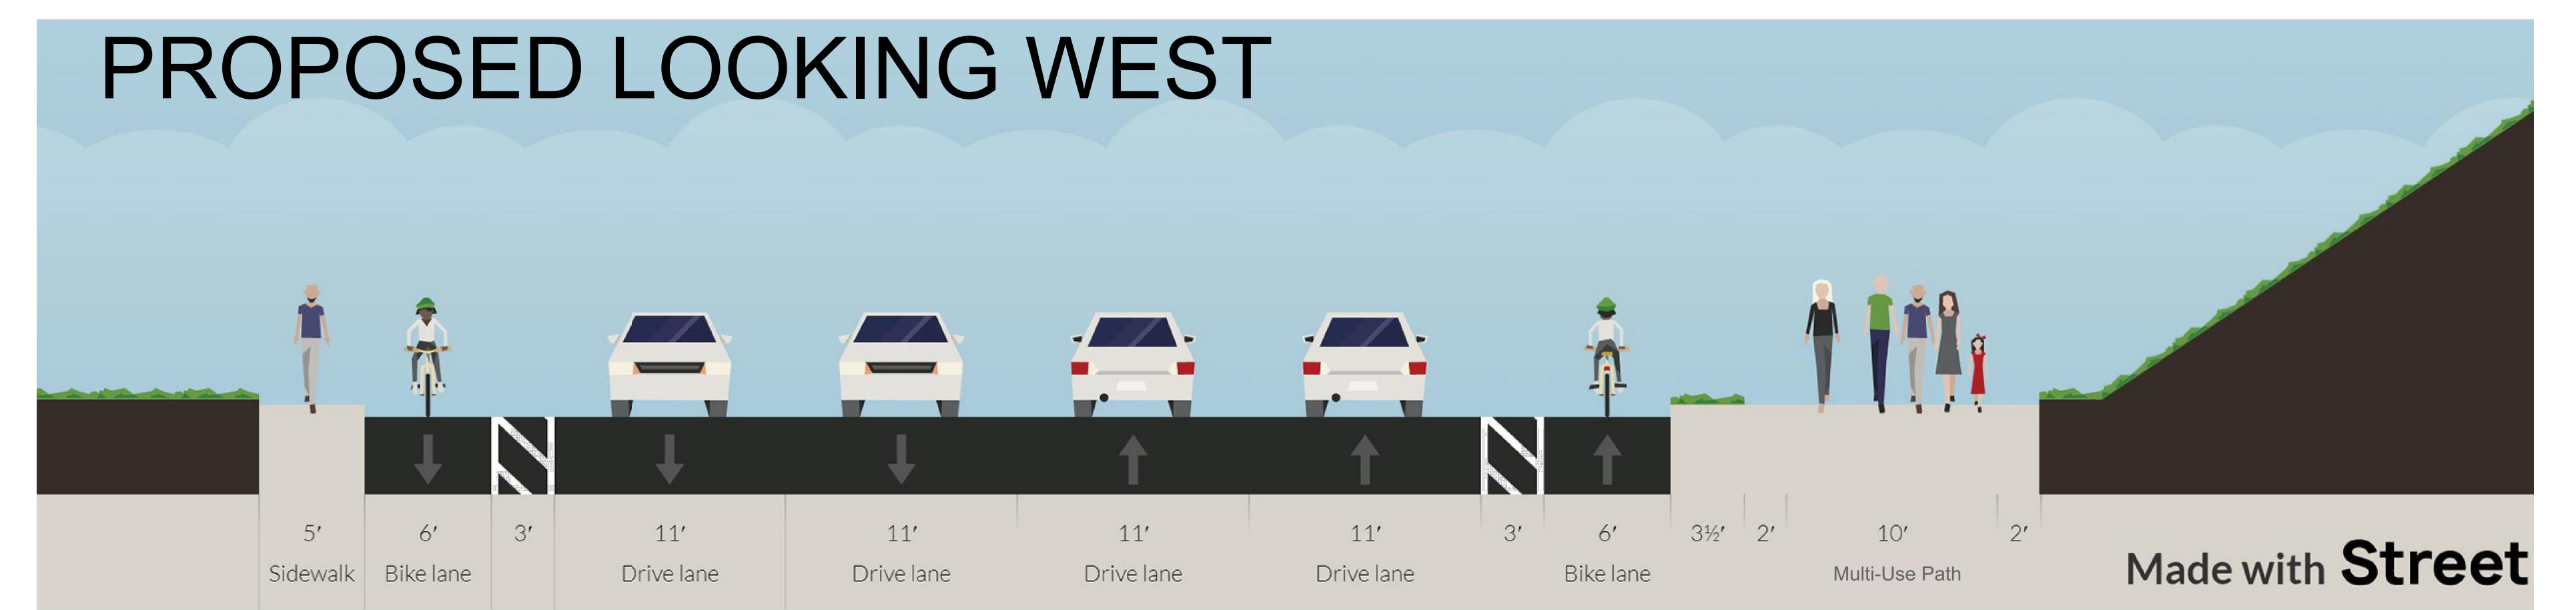

FOCUS AREA "F" & "G"

LOOKING WEST ON LOMAS SANTA FE AT CAMINO DE LAS VILLAS

SECTION G1

SECTION G2

LEGEND

- PROPOSED SIDEWALK
- PROPOSED CLASS 1 MULTI-USE PATH
- PROPOSED LANDSCAPE AREA/WATER QUALITY AREA
- PROPOSED GREEN BIKE LANE PAINT
- xx' PROPOSED LANE WIDTH