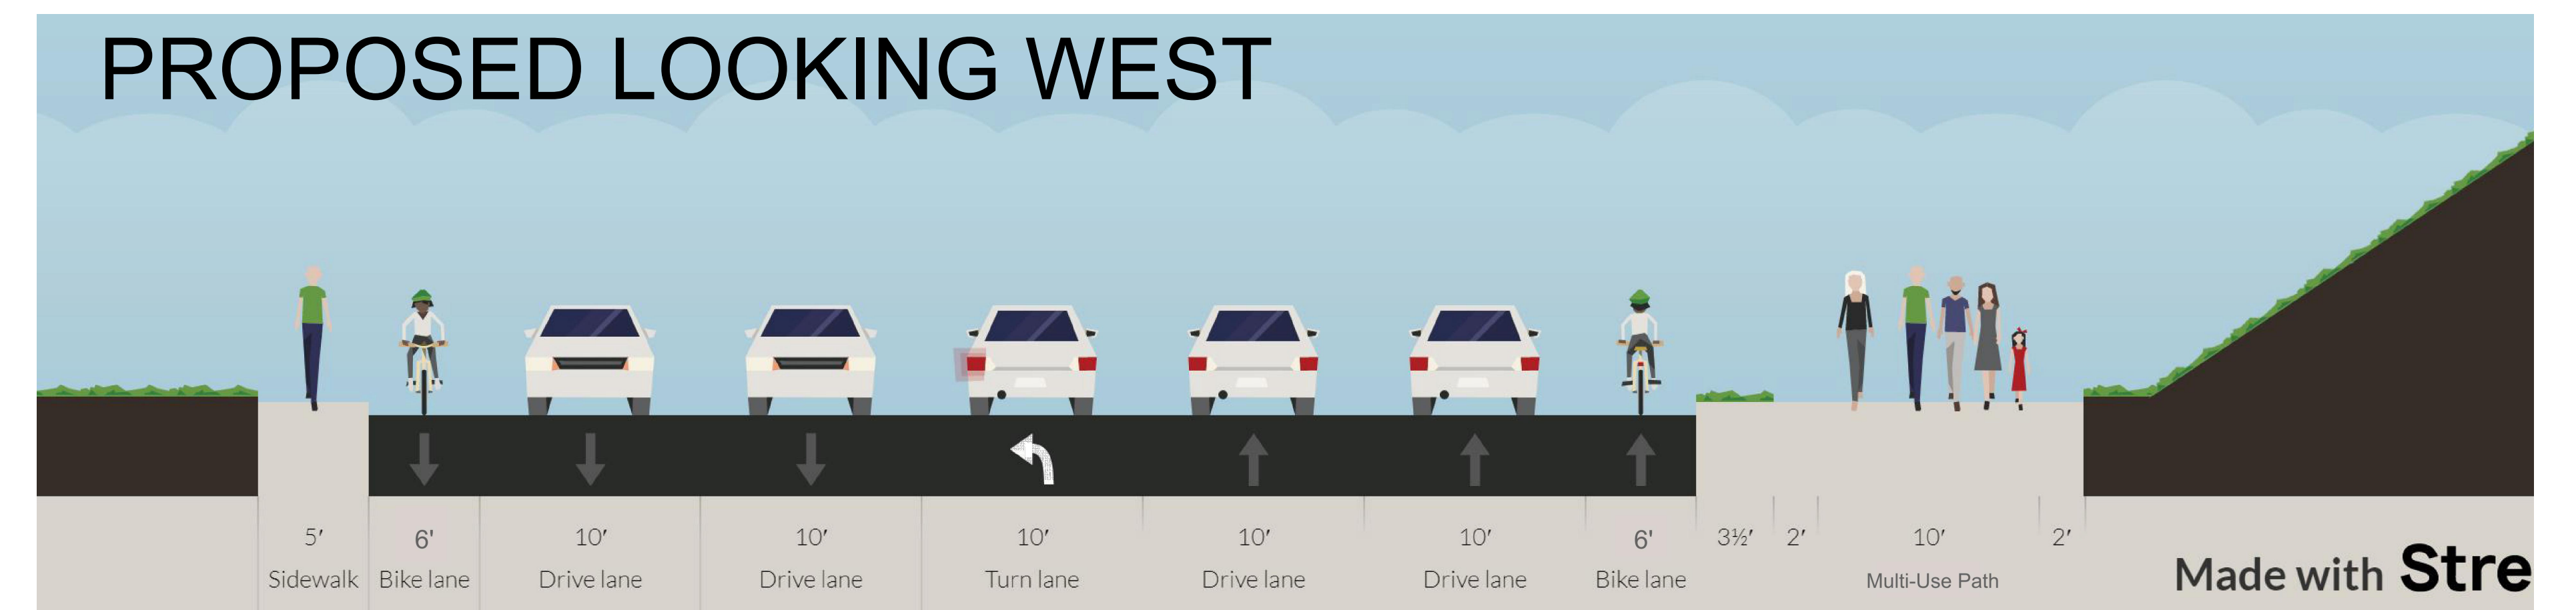

FOCUS AREA "F" & "G"

LOOKING WEST ON LOMAS SANTA FE AT CAMINO DE LAS VILLAS

SECTION G1

SECTION G2

LEGEND

- PROPOSED SIDEWALK
- PROPOSED CLASS 1 MULTI-USE PATH
- PROPOSED LANDSCAPE AREA/WATER QUALITY AREA
- PROPOSED GREEN BIKE LANE PAINT
- xx' PROPOSED LANE WIDTH