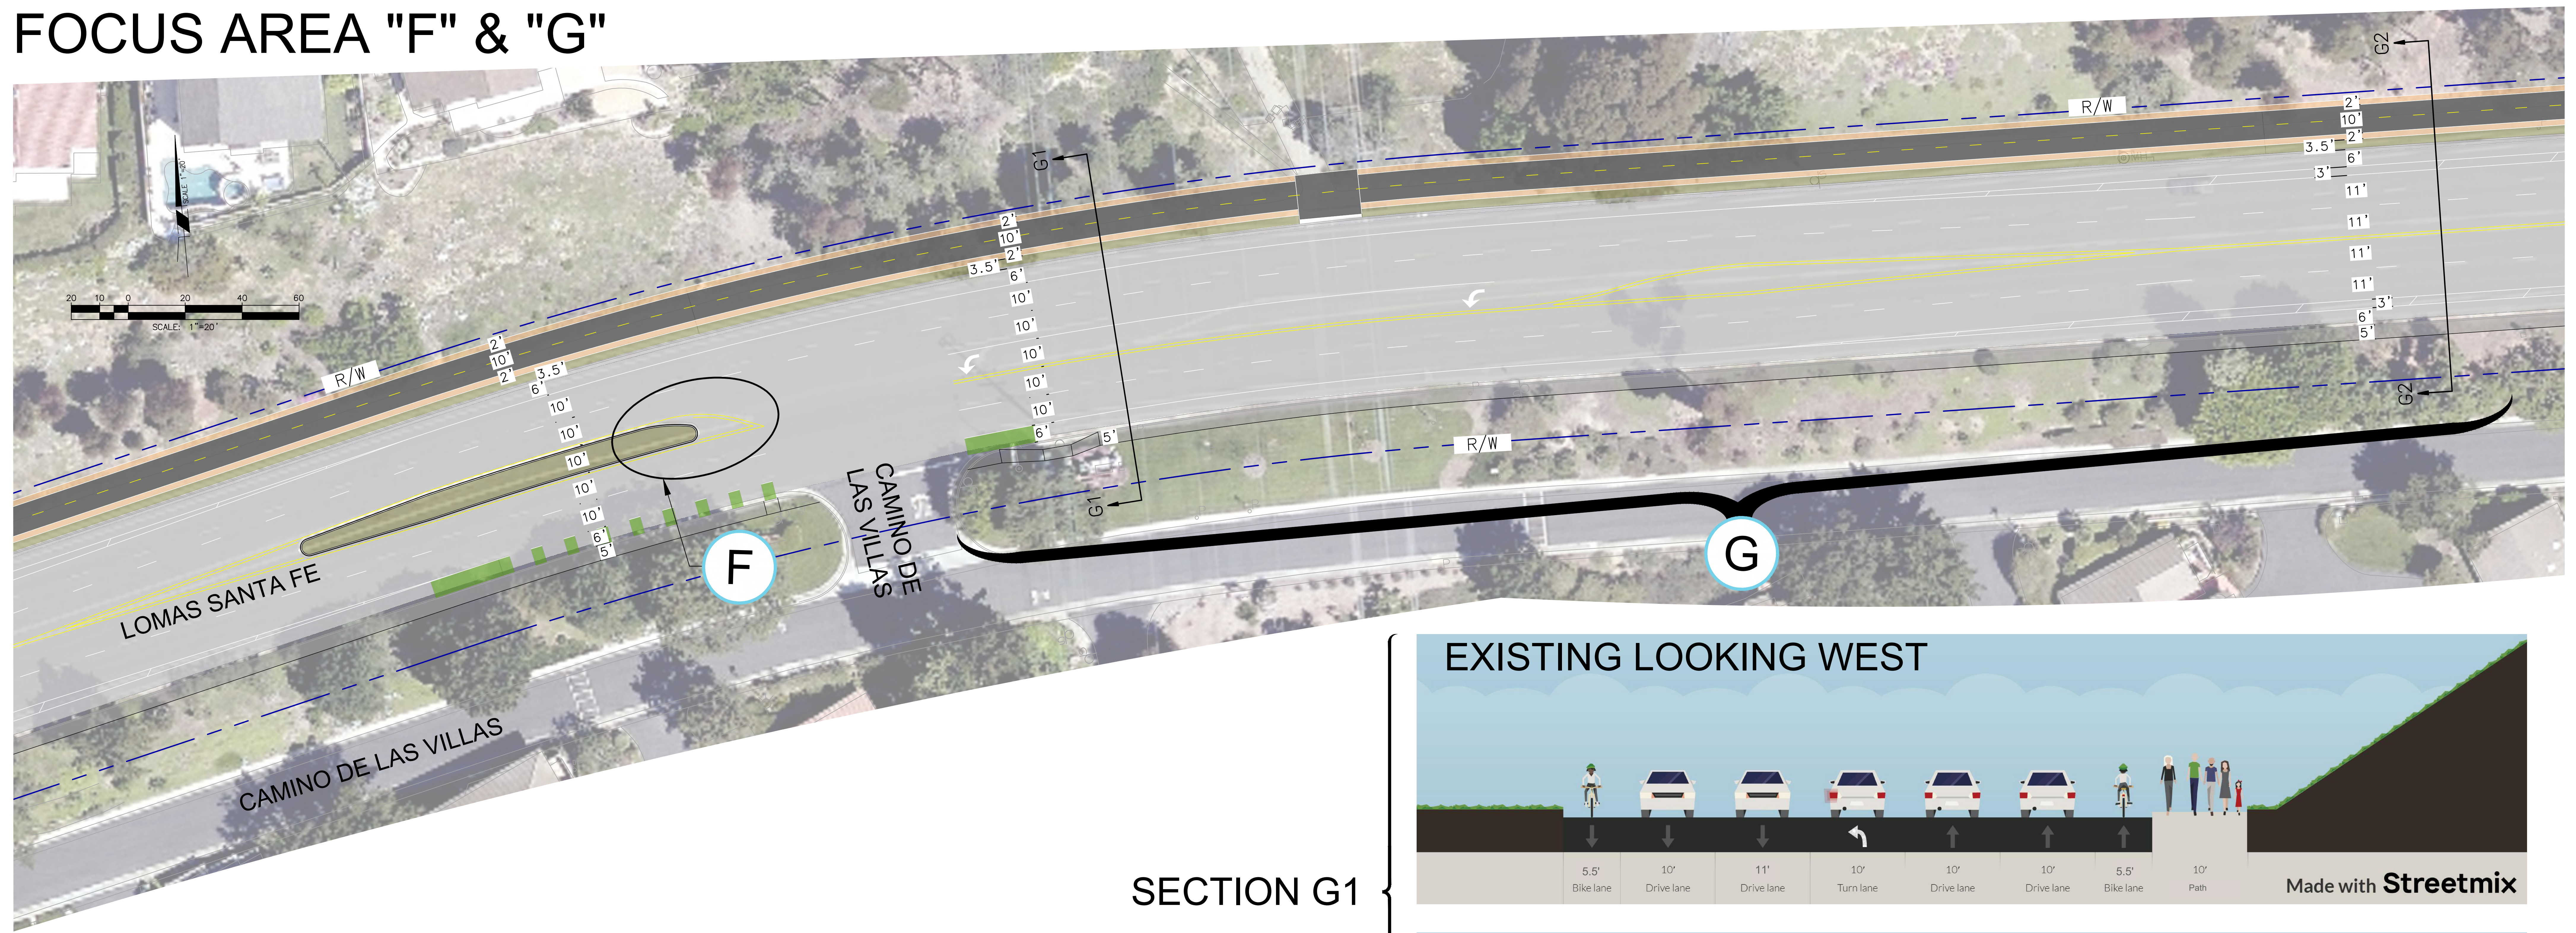

FOCUS AREA "F" & "G"

LOOKING WEST ON LOMAS SANTA FE AT CAMINO DE LAS VILLAS

SECTION G1

SECTION G2

LEGEND

- PROPOSED SIDEWALK
- PROPOSED CLASS 1 MULTI-USE PATH
- PROPOSED LANDSCAPE AREA/WATER QUALITY AREA
- PROPOSED GREEN BIKE LANE PAINT
- xx' PROPOSED LANE WIDTH