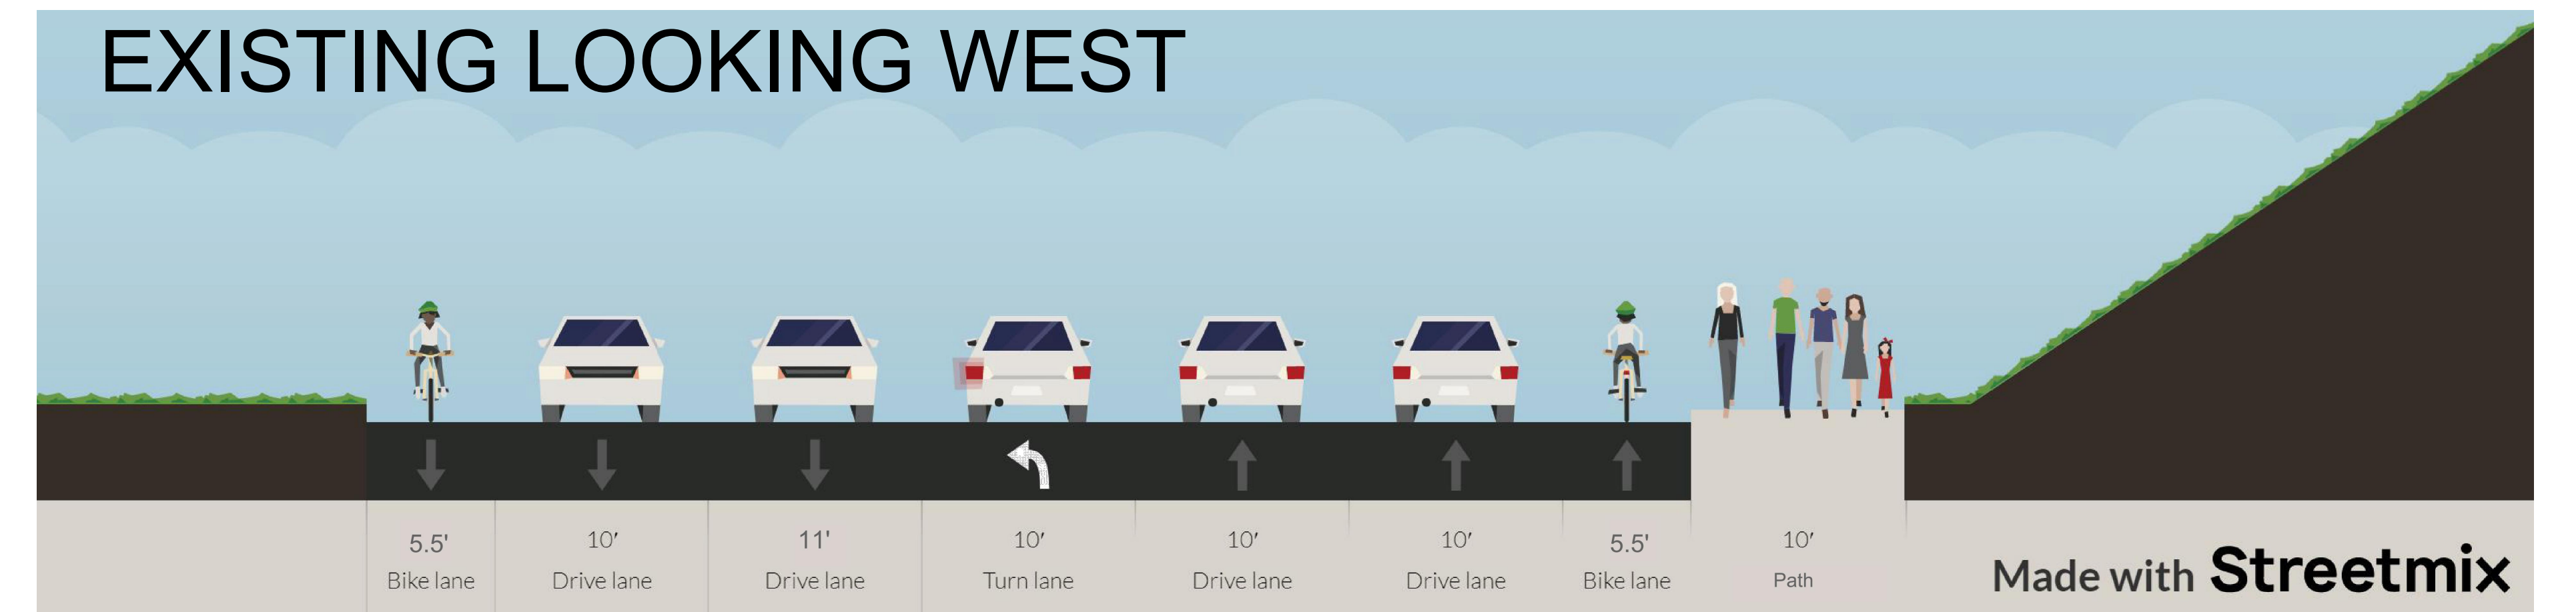

FOCUS AREA "F" & "G"

LOOKING WEST ON LOMAS SANTA FE AT CAMINO DE LAS VILLAS

SECTION G1

SECTION G2

LEGEND

- PROPOSED SIDEWALK
- PROPOSED CLASS 1 MULTI-USE PATH
- PROPOSED LANDSCAPE AREA/WATER QUALITY AREA
- PROPOSED GREEN BIKE LANE PAINT
- xx' PROPOSED LANE WIDTH