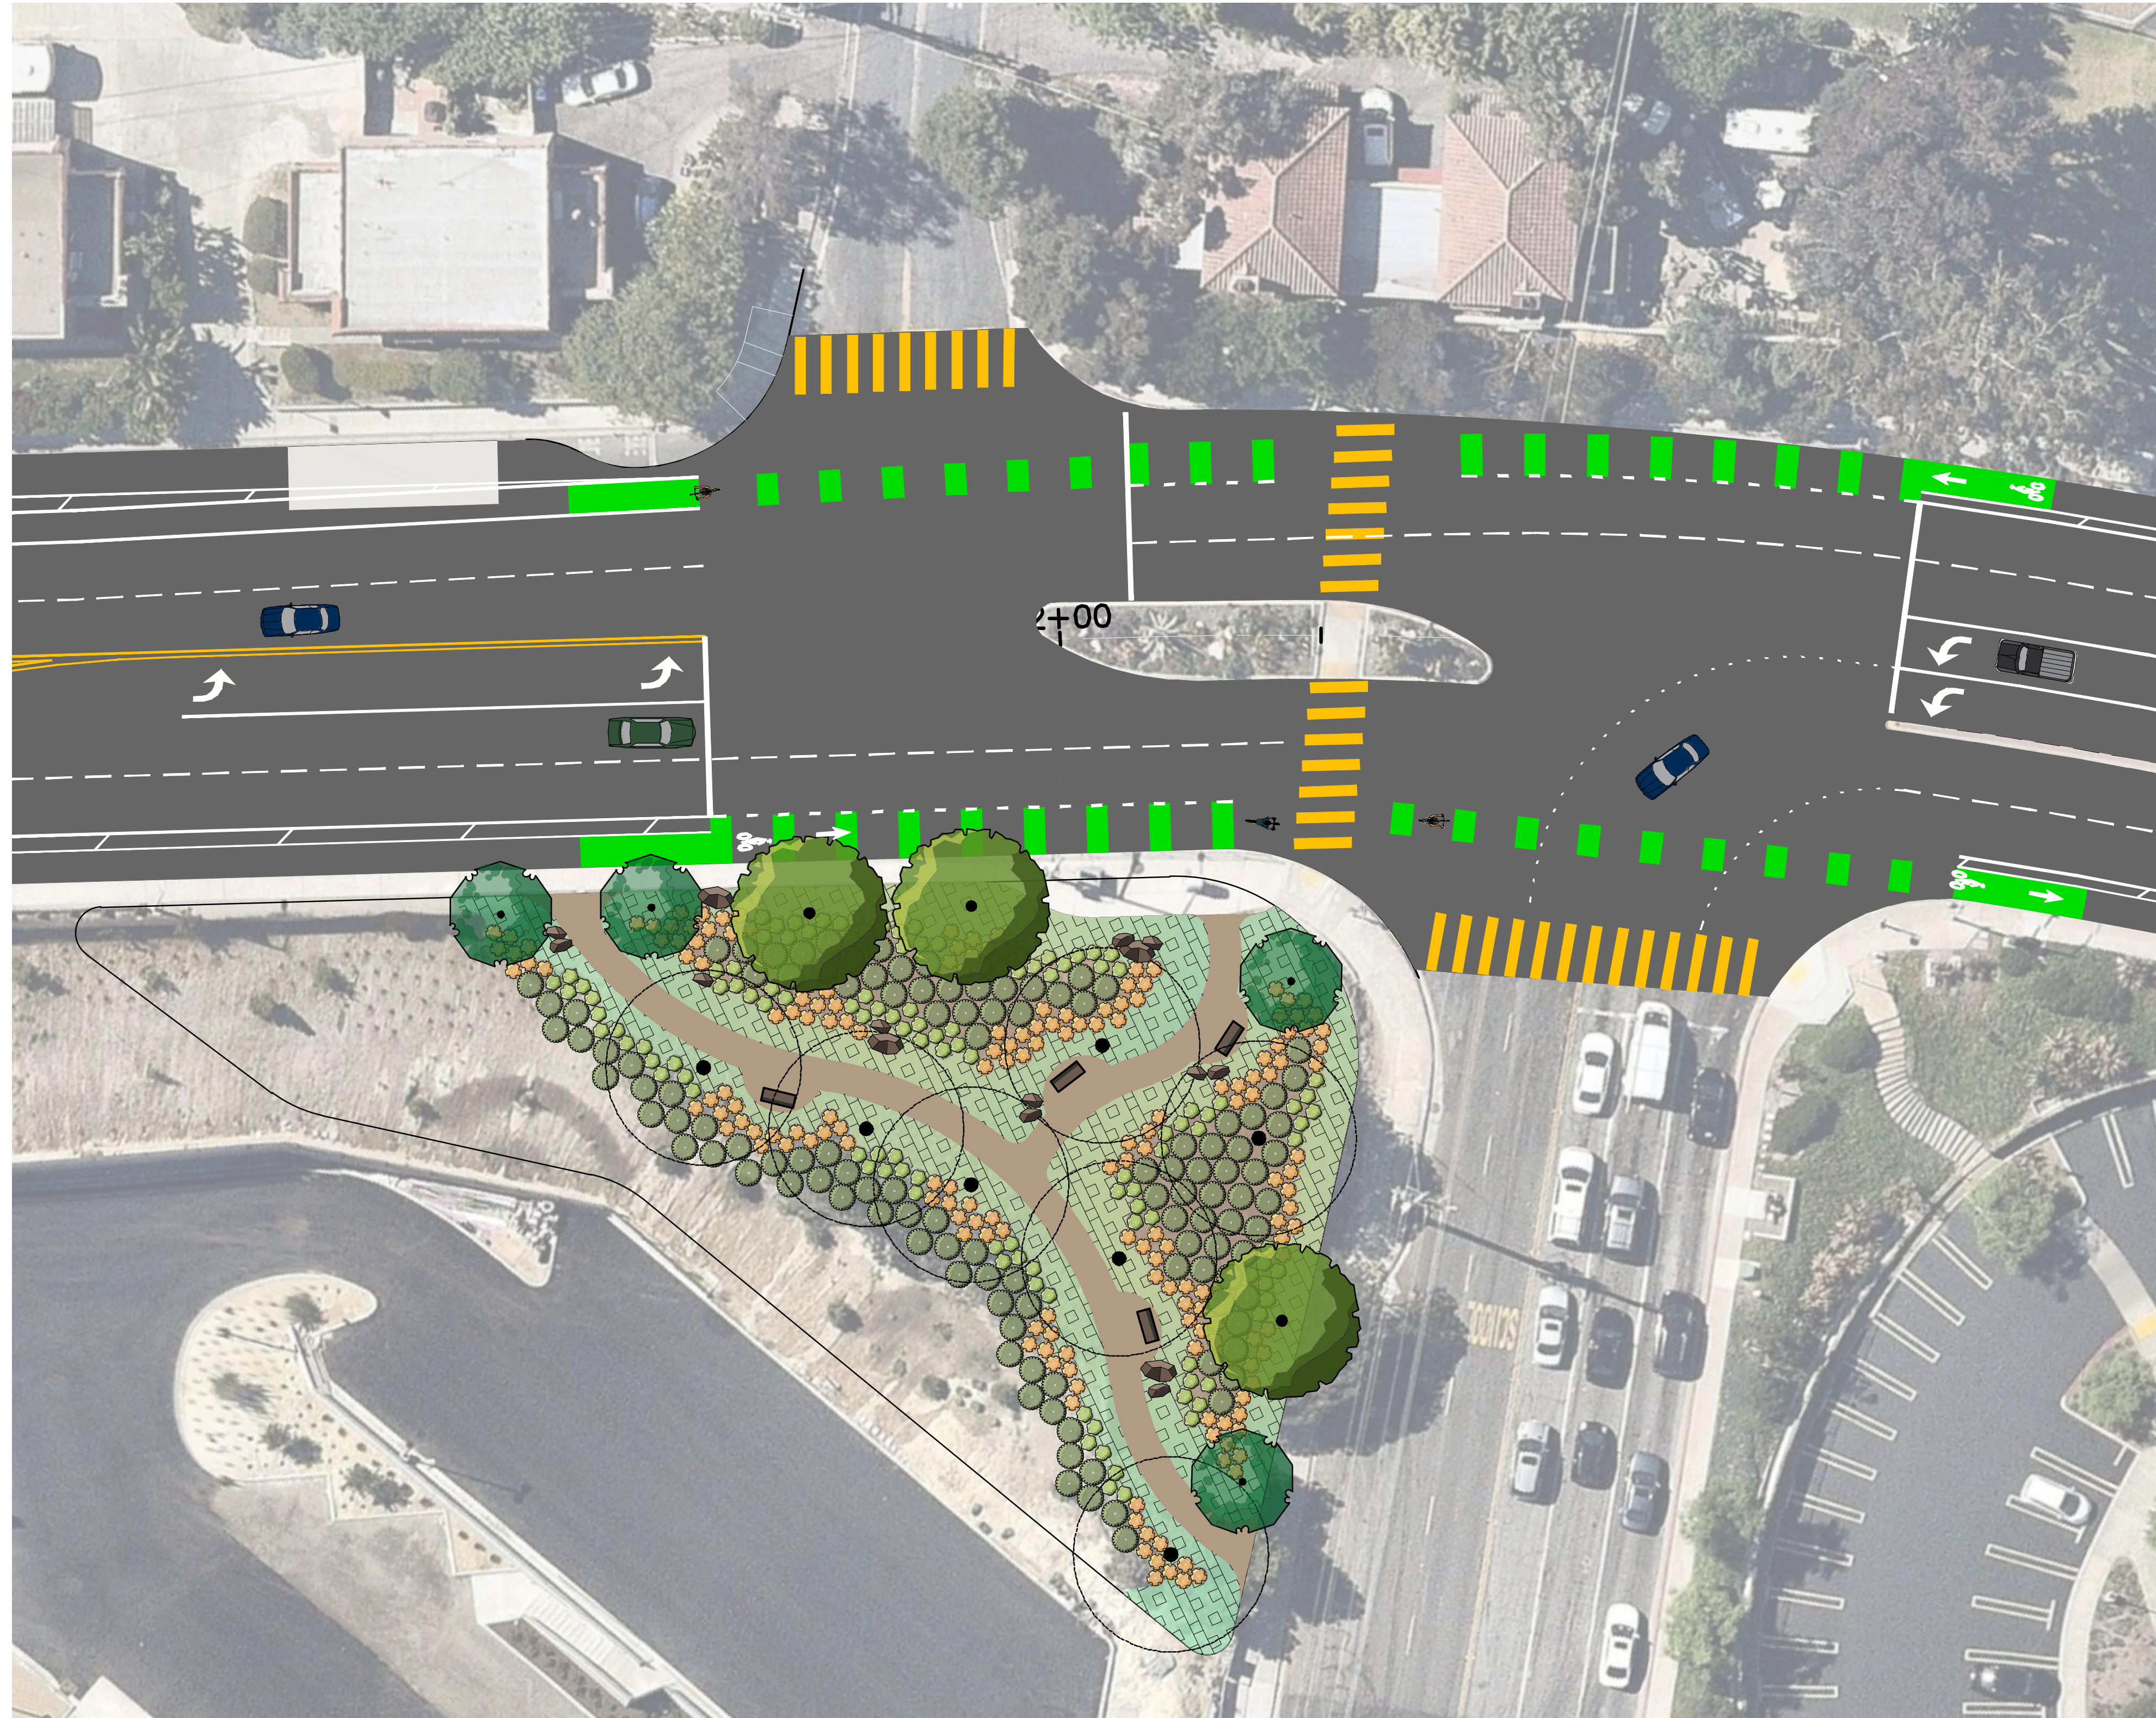

POCKET PARK AT STEVENS AVENUE LOMAS SANTA FE DRIVE

PARK PLAN

0 20 40 60 feet
SCALE 1" = 20'

CONCEPT PLANT SCHEDULE

FLOWERING/ACCENT TREES
 ALOE BARBERAE / TREE ALOE
 ALOE FEROX / BITTER ALOE
 CASSIA LEPTOPHYLLA / GOLD MEDALLION TREE
 DRACAENA DRACO / DRAGON TREE
 ERYTHRINA CRISTA-GALLI / COCKSPUR CORAL
 JACARANDA MIMOSIFOLIA / JACARANDA MULTI-TRUNK
 MAGNOLIA GRANDIFLORA 'MAJESTIC BEAUTY'™ / SOUTHERN MAGNOLIA
 TECOMA STANS / YELLOW BELLS
 TIJUANA TIPU / TIPU TREE
 YUCCA ELEPHANTIPES / SOFT-TIPPED YUCCA

LARGE TREES
 HYMENOSPORUM FLAVUM / SWEETSHADE
 LOPHOSTEMON CONFERTUS / BRISBANE BOX
 PODOCARPUS GRACILIOR / FERN PINE
 SPATHODEA CAMPANULATA / AFRICAN TULIP TREE

ACCENT SHRUBS
 AEONIUM ARBOREUM 'ATROPURPUREUM' / TREE AEONIUM
 AEONIUM HAWORTHII / PINWHEEL
 AGAVE VILMORINIANA / OCTOPUS AGAVE
 AGAVE X 'BLUE GLOW' / BLUE GLOW AGAVE
 ALOE ARBORESCENS / TREE ALOE
 ALOE STRIATA / CORAL ALOE
 ANIGOZANTHOS X 'BIG RED' / BIG RED KANGAROO PAW
 EUPHORBIA TIRUCALLI 'STICKS ON FIRE' / PENCIL TREE
 MUHLENBERGIA CAPILLARIS / PINK MUHLY
 STRELITZIA REGINAE / BIRD OF PARADISE