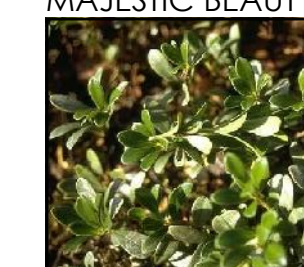

CASSIA LEPTOPHYLLA
GOLD MEDALLION TREE

MAGNOLIA
GRANDIFLORA
'MAJESTIC BEAUTY'

X CHITALPA
TASHKENTENSIS
CHITALPA

ANIGOZANTHOS X 'BIG RED'
BIG RED KANGAROO PAW

PHORMIUM TENAX
'YELLOW WAVE'
NEW ZEALAND FLAX

ARCTOSTAPHYLOS
UVA-URSI
KINNIKINNICK