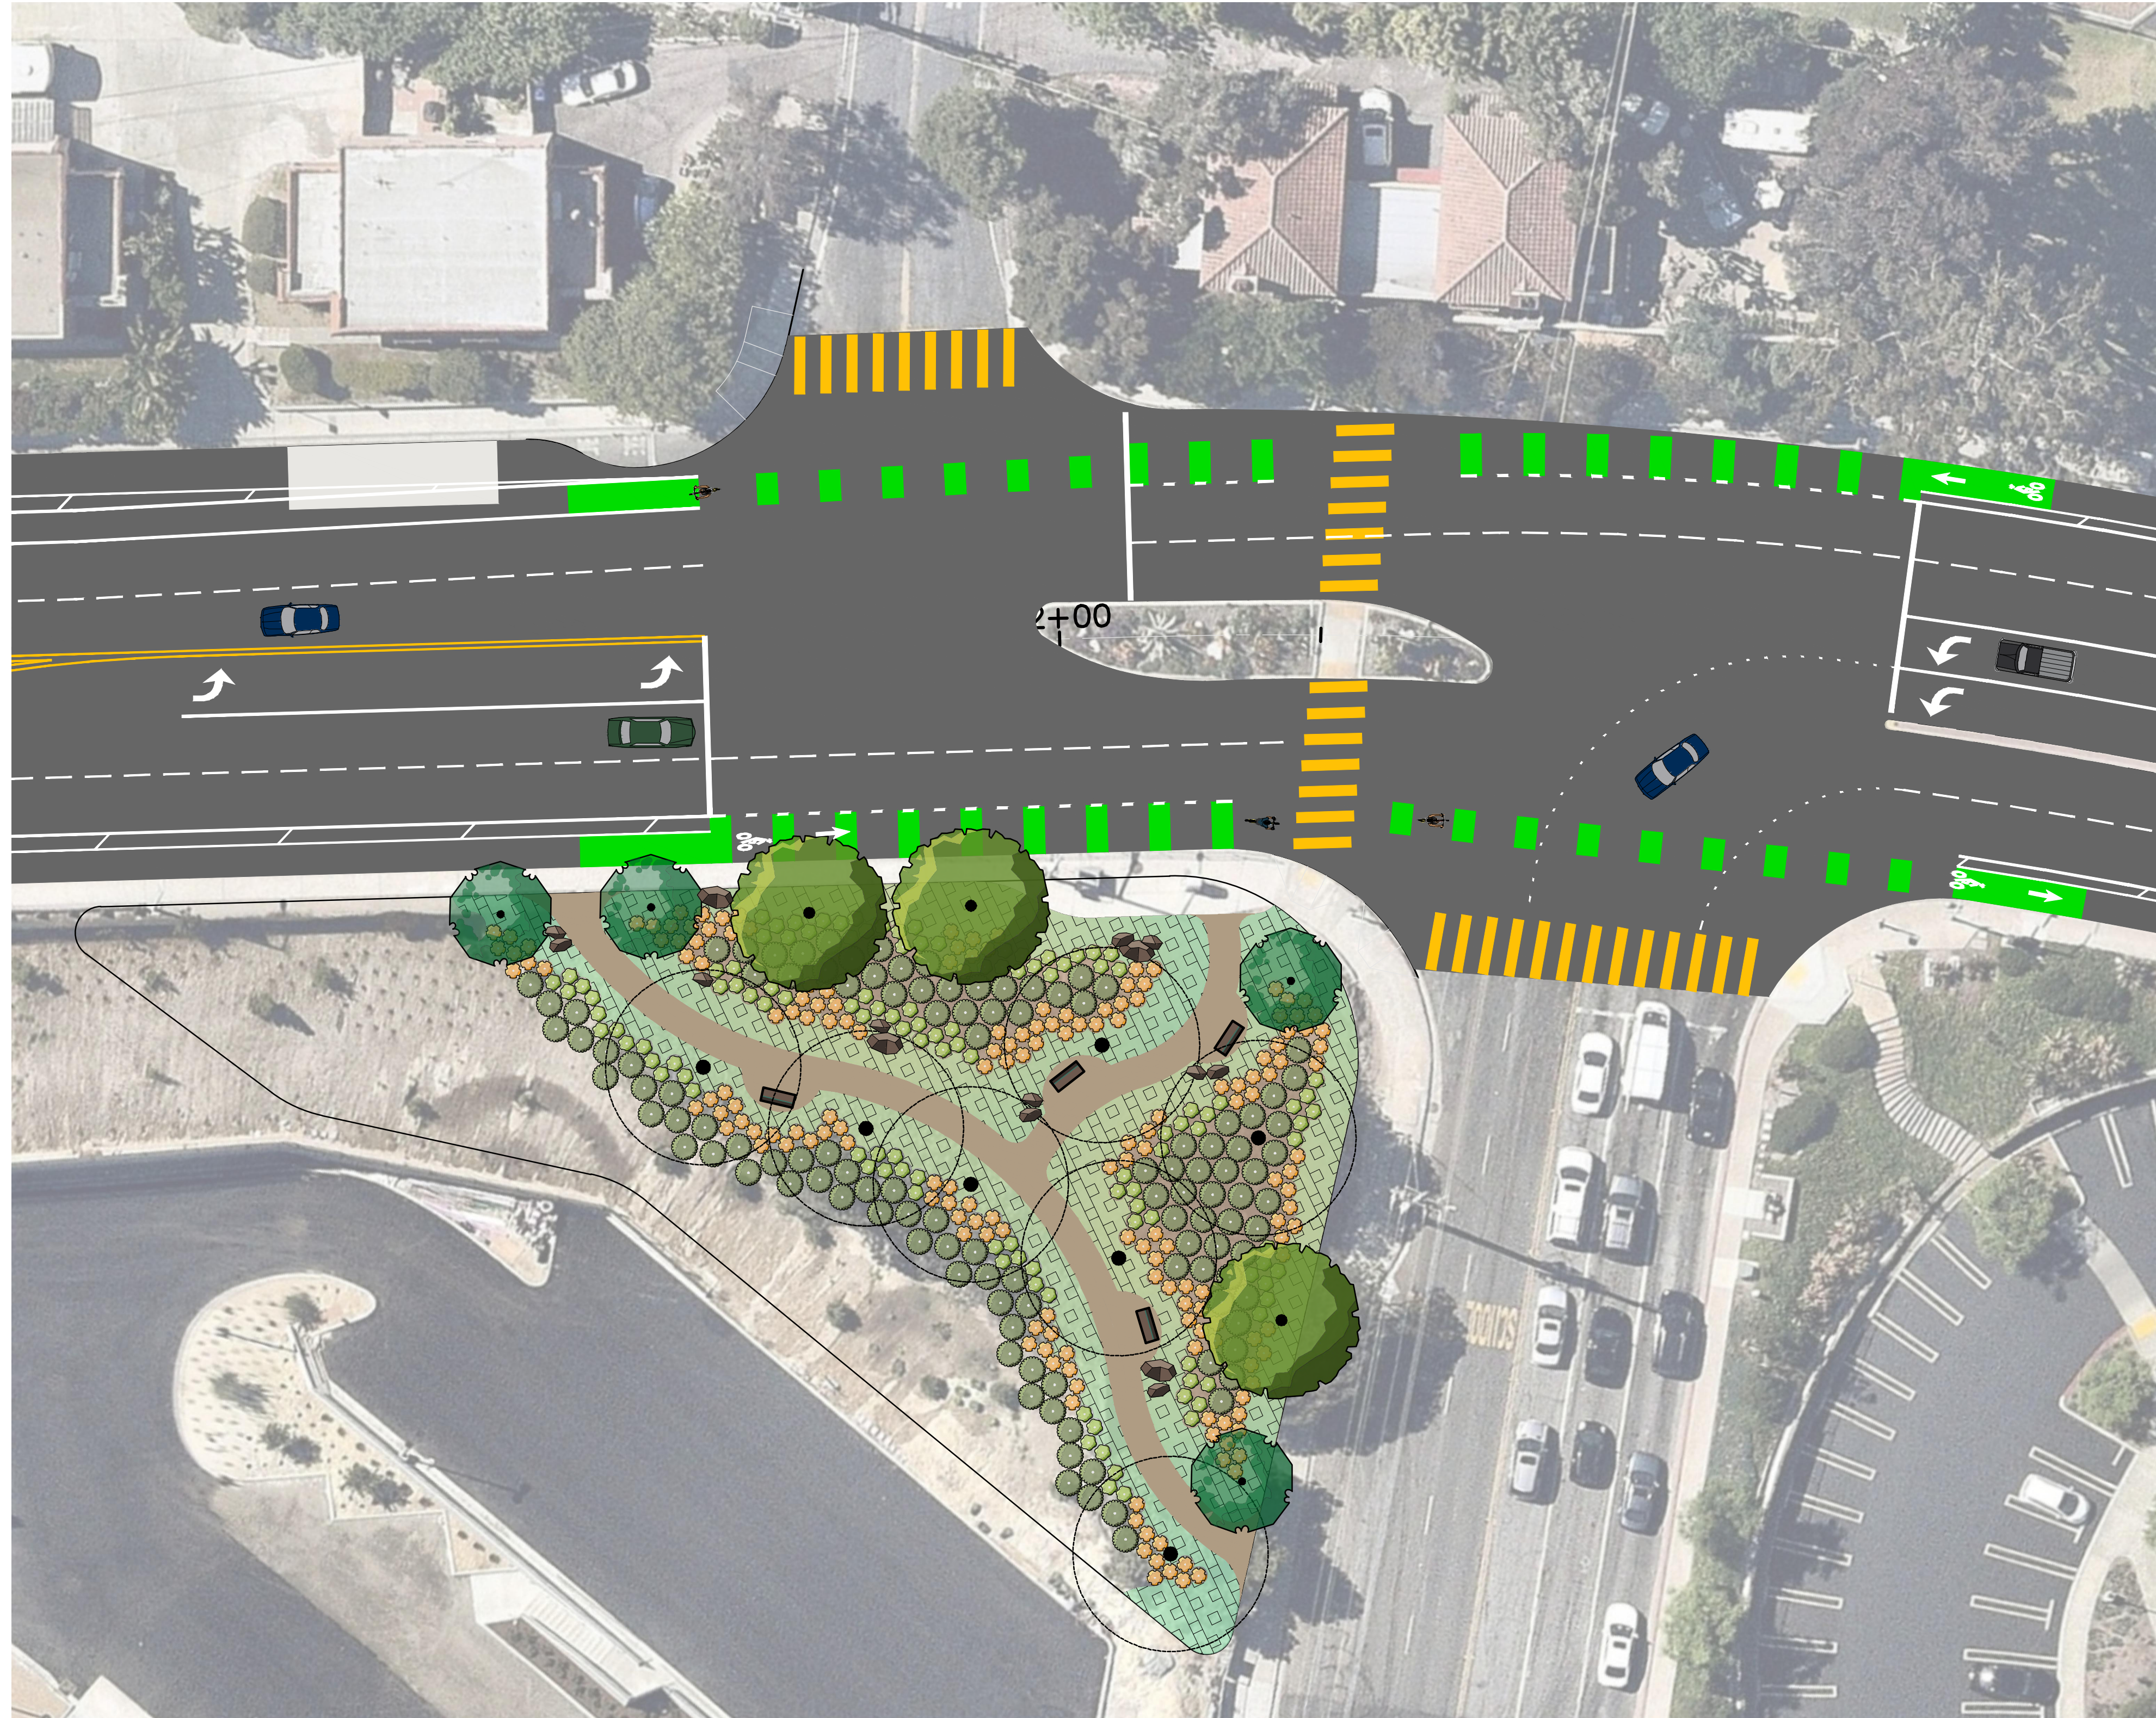

POCKET PARK AT STEVENS AVENUE LOMAS SANTA FE DRIVE

PARK PLAN

0 20 40 60 feet
SCALE 1" = 20'

CONCEPT PLANT SCHEDULE

FLOWERING/ACCENT TREES
 ALOE BARBERAE / TREE ALOE
 ALOE FEROX / BITTER ALOE
 CASSIA LEPTOPHYLLA / GOLD MEDALLION TREE
 DRACAENA DRACO / DRAGON TREE
 ERYTHRINA CRISTA-GALLI / COCKSPUR CORAL
 JACARANDA MIMOSIFOLIA / JACARANDA MULTI-TRUNK
 MAGNOLIA GRANDIFLORA 'MAJESTIC BEAUTY'™ / SOUTHERN MAGNOLIA
 TECOMA STANS / YELLOW BELLS
 TIPIANA TIPU / TIPU TREE
 YUCCA ELEPHANTIPES / SOFT-TIPPED YUCCA

LARGE TREES
 HYMENOSPORUM FLAVUM / SWEETSHADE
 LOPHOSTEMON CONFERTUS / BRISBANE BOX
 PODOCARPUS GRACILIOR / FERN PINE
 SPATHODEA CAMPANULATA / AFRICAN TULIP TREE

ACCENT SHRUBS
 AEONIUM ARBOREUM 'ATROPURPUREUM' / TREE AEONIUM
 AEONIUM HAWORTHII / PINWHEEL
 AGAVE VILMORINIANA / OCTOPUS AGAVE
 AGAVE X 'BLUE GLOW' / BLUE GLOW AGAVE
 ALOE ARBORESCENS / TREE ALOE
 ALOE STRIATA / CORAL ALOE
 ANIGOZANTHOS X 'BIG RED' / BIG RED KANGAROO PAW
 EUPHORBIA TIRUCALLI 'STICKS ON FIRE' / PENCIL TREE
 MUHLENBERGIA CAPILLARIS / PINK MUHLY
 STRELITZIA REGINAE / BIRD OF PARADISE