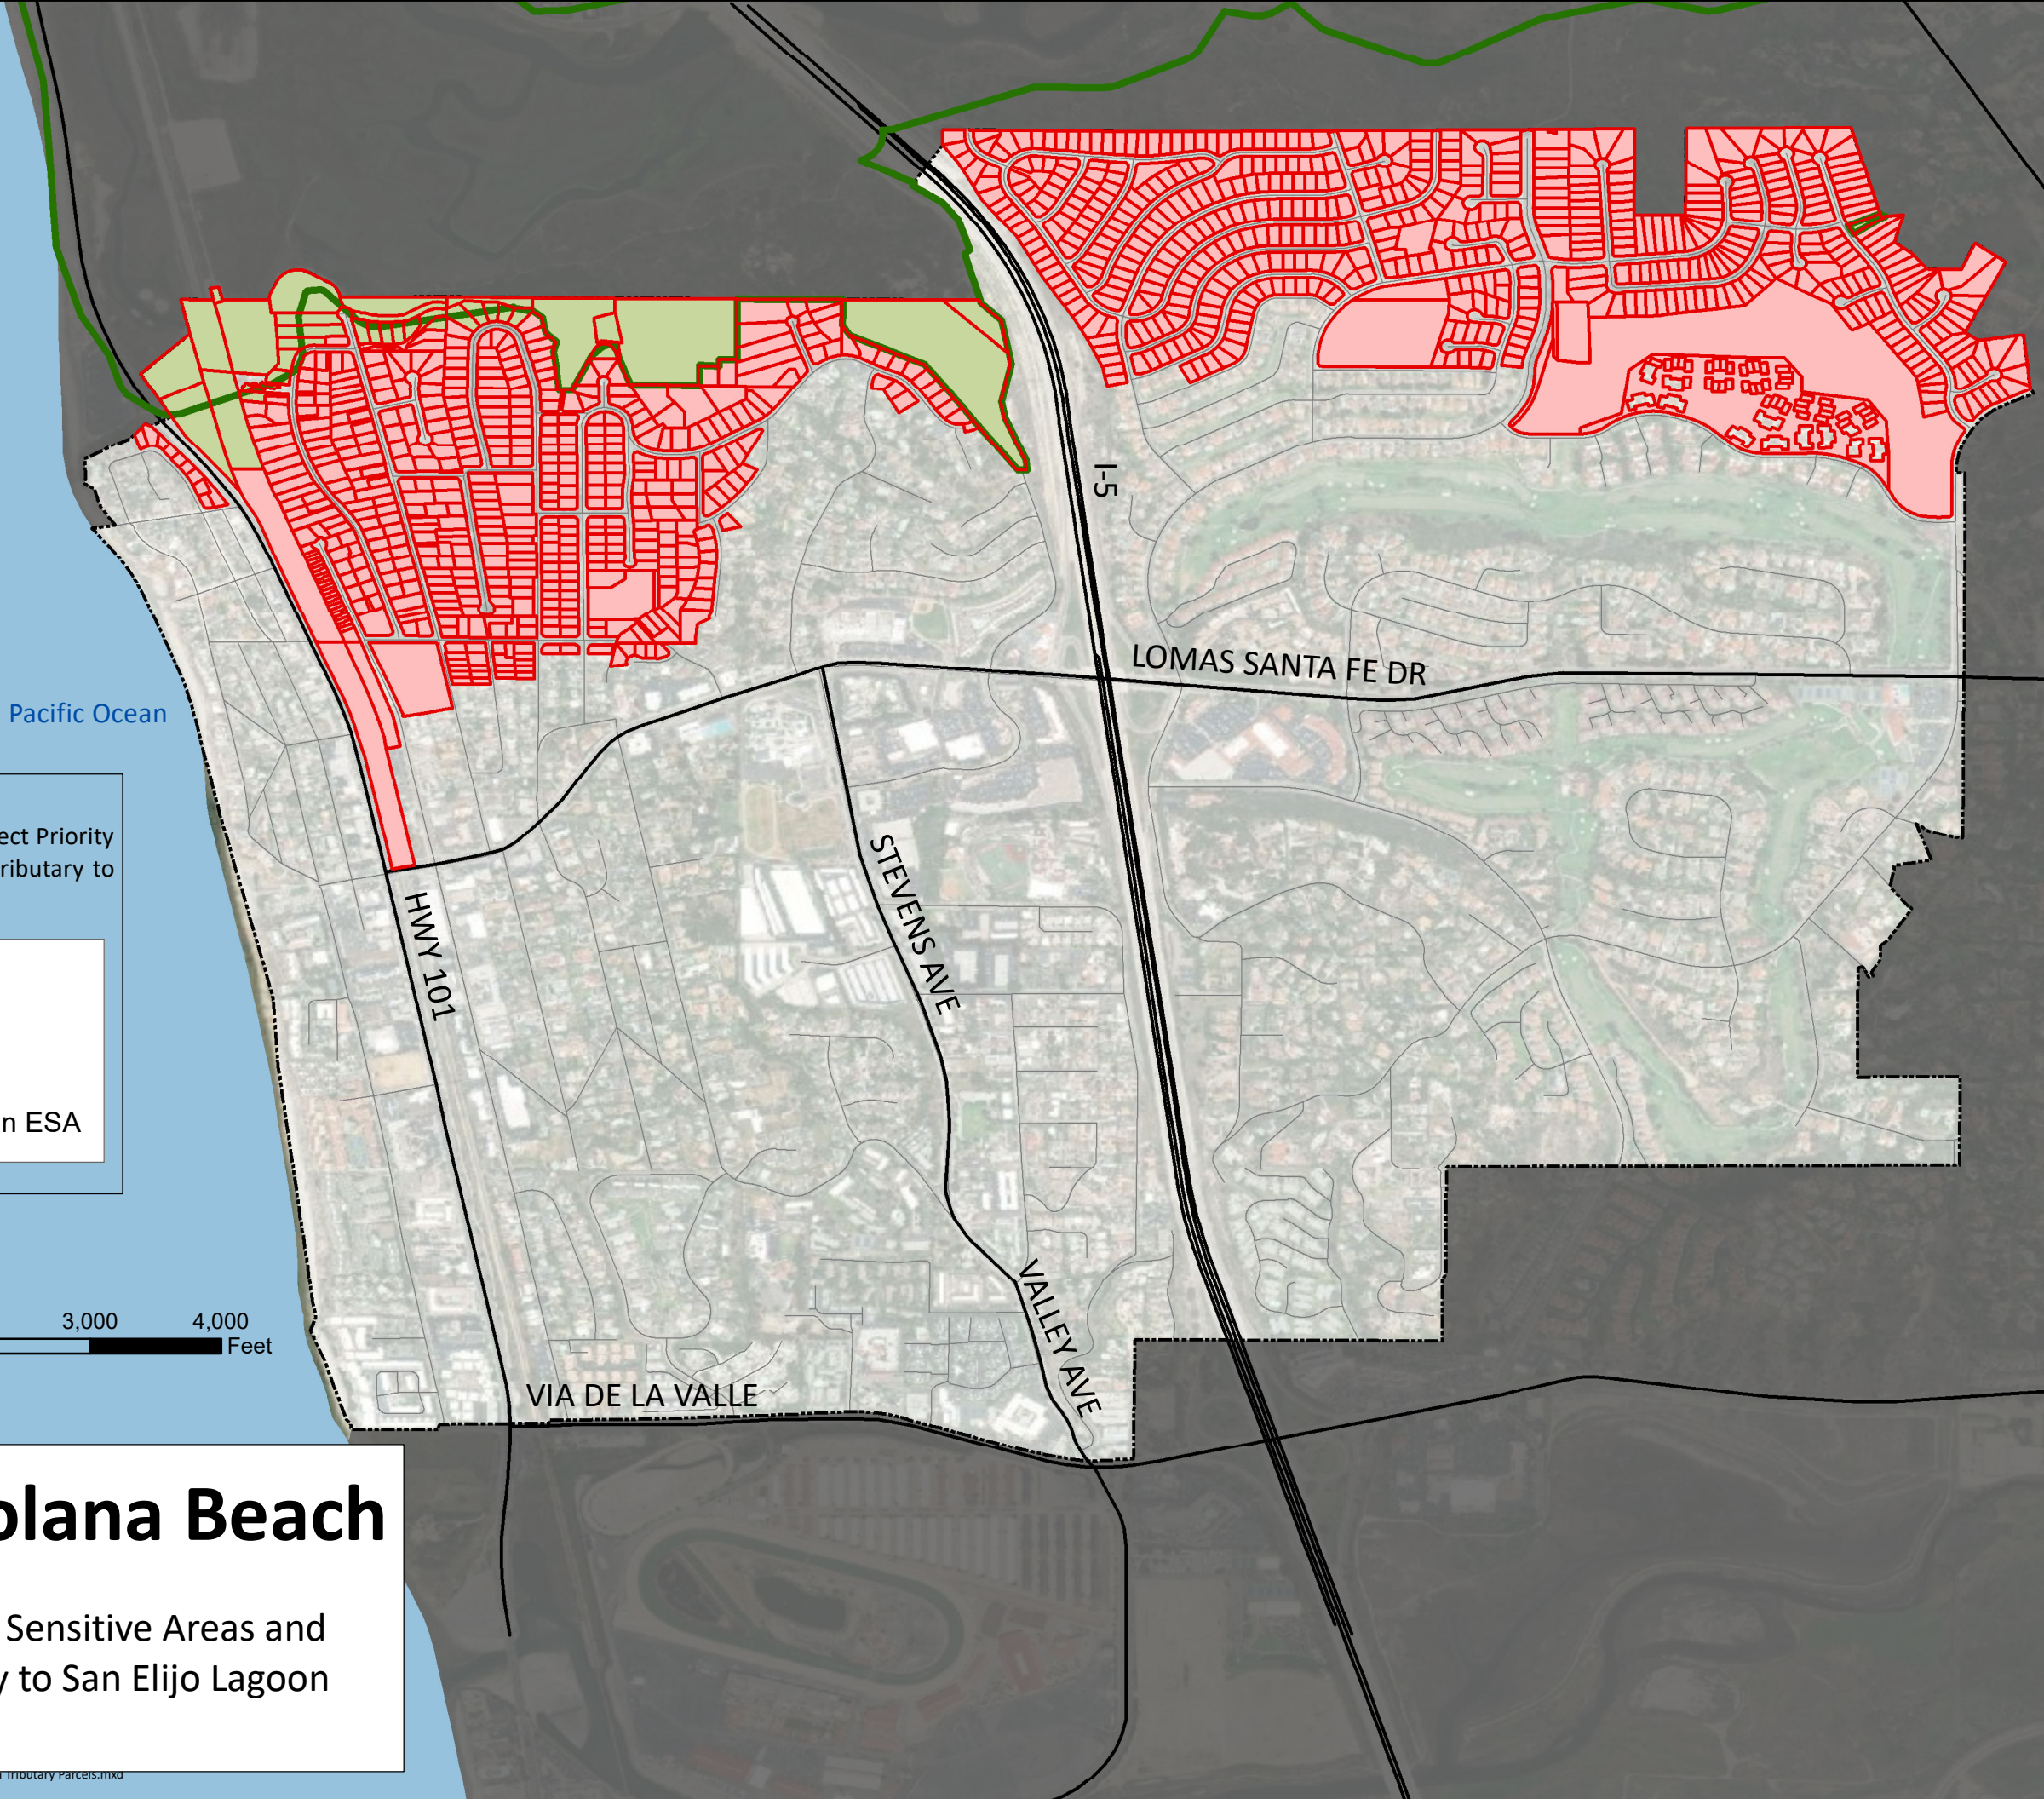

City of Solana Beach Environmentally Sensitive Areas (ESAs) include:

- Clean Water Act Section 303(d) impaired water bodies
- State Water Quality Protected Areas
- Water bodies designated with the RARE beneficial use by the State Water Board and San Diego Water Board
- City of Solana Beach Lagoon Habitat Overlay Zone

 ESA
 ESA Parcels
 All Parcels Tributary to San Elijo Lagoon
 Parcels Tributary to San Elijo Lagoon but not in ESA

 Road
 Major Road
 City Boundary

City of Solana Beach

Environmentally Sensitive Areas and
 Parcels Tributary to San Elijo Lagoon