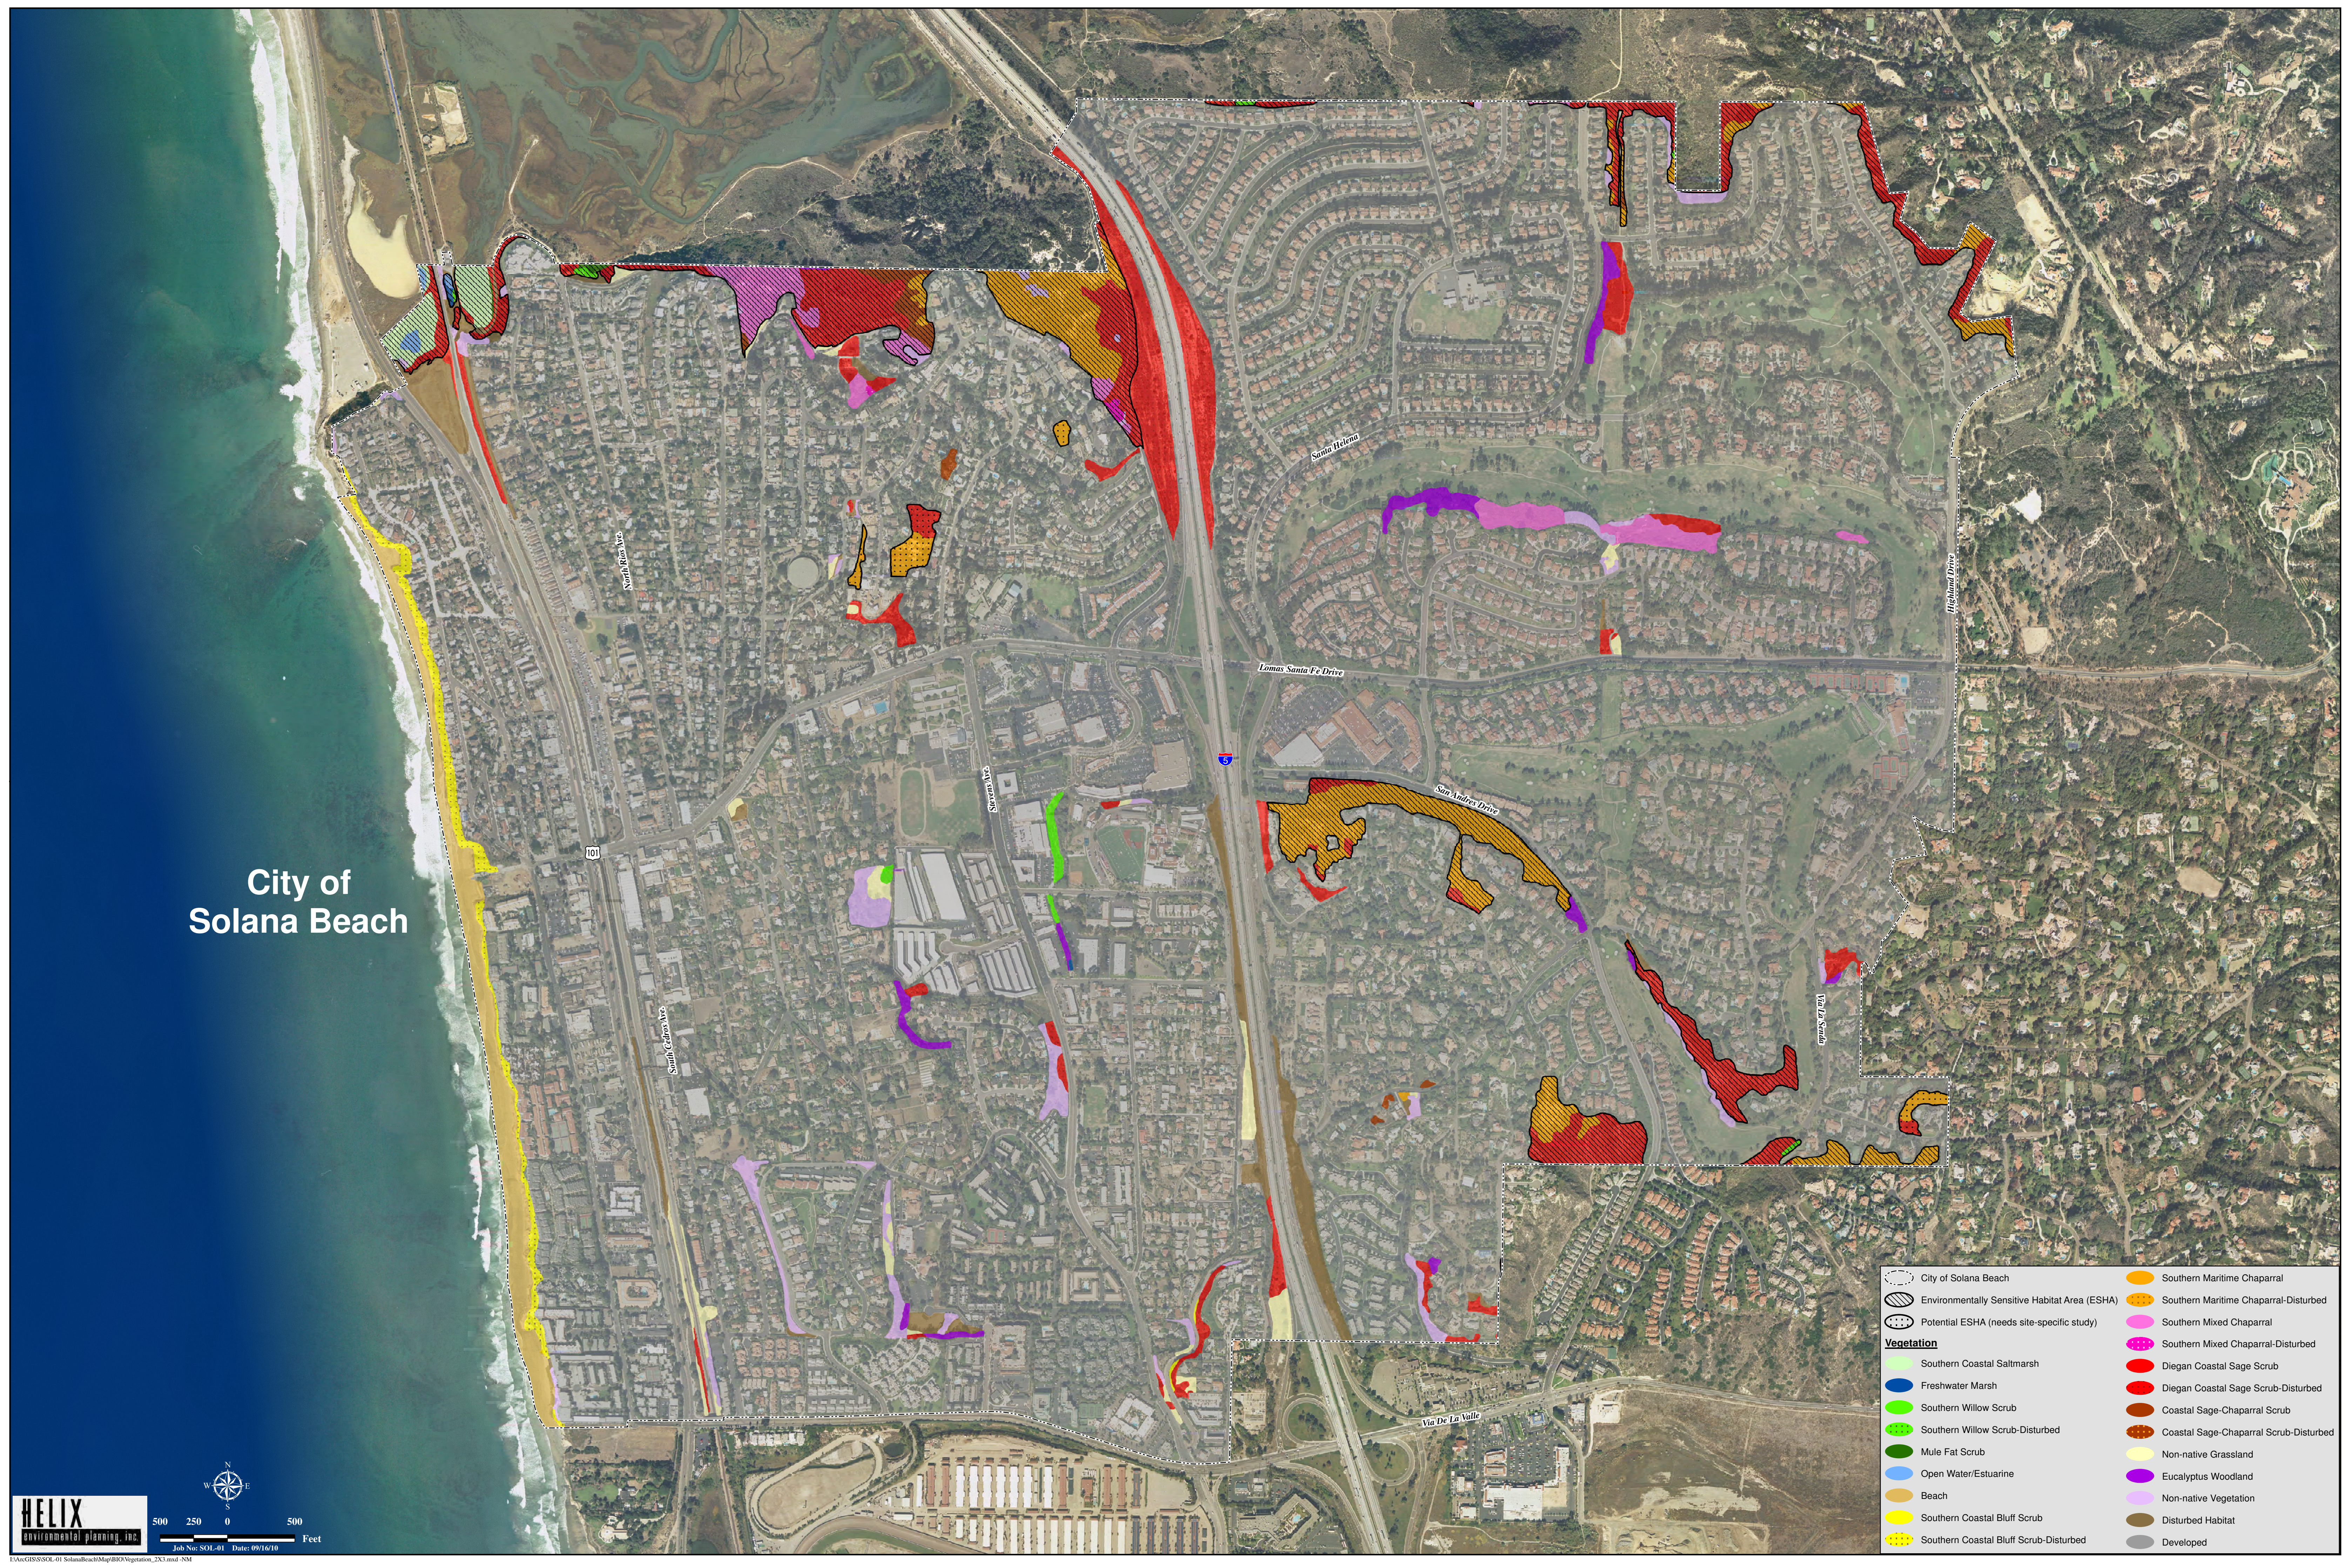

City of Solana Beach

- City of Solana Beach
- Environmentally Sensitive Habitat Area (ESHA)
- Potential ESHA (needs site-specific study)
- Southern Maritime Chaparral
- Southern Maritime Chaparral-Disturbed
- Southern Mixed Chaparral
- Southern Mixed Chaparral-Disturbed
- Southern Coastal Saltmarsh
- Freshwater Marsh
- Southern Willow Scrub
- Southern Willow Scrub-Disturbed
- Mule Fat Scrub
- Open Water/Estuarine
- Beach
- Southern Coastal Bluff Scrub
- Southern Coastal Bluff Scrub-Disturbed
- Diegan Coastal Sage Scrub
- Diegan Coastal Sage Scrub-Disturbed
- Coastal Sage-Chaparral Scrub
- Coastal Sage-Chaparral Scrub-Disturbed
- Non-native Grassland
- Eucalyptus Woodland
- Non-native Vegetation
- Disturbed Habitat
- Developed